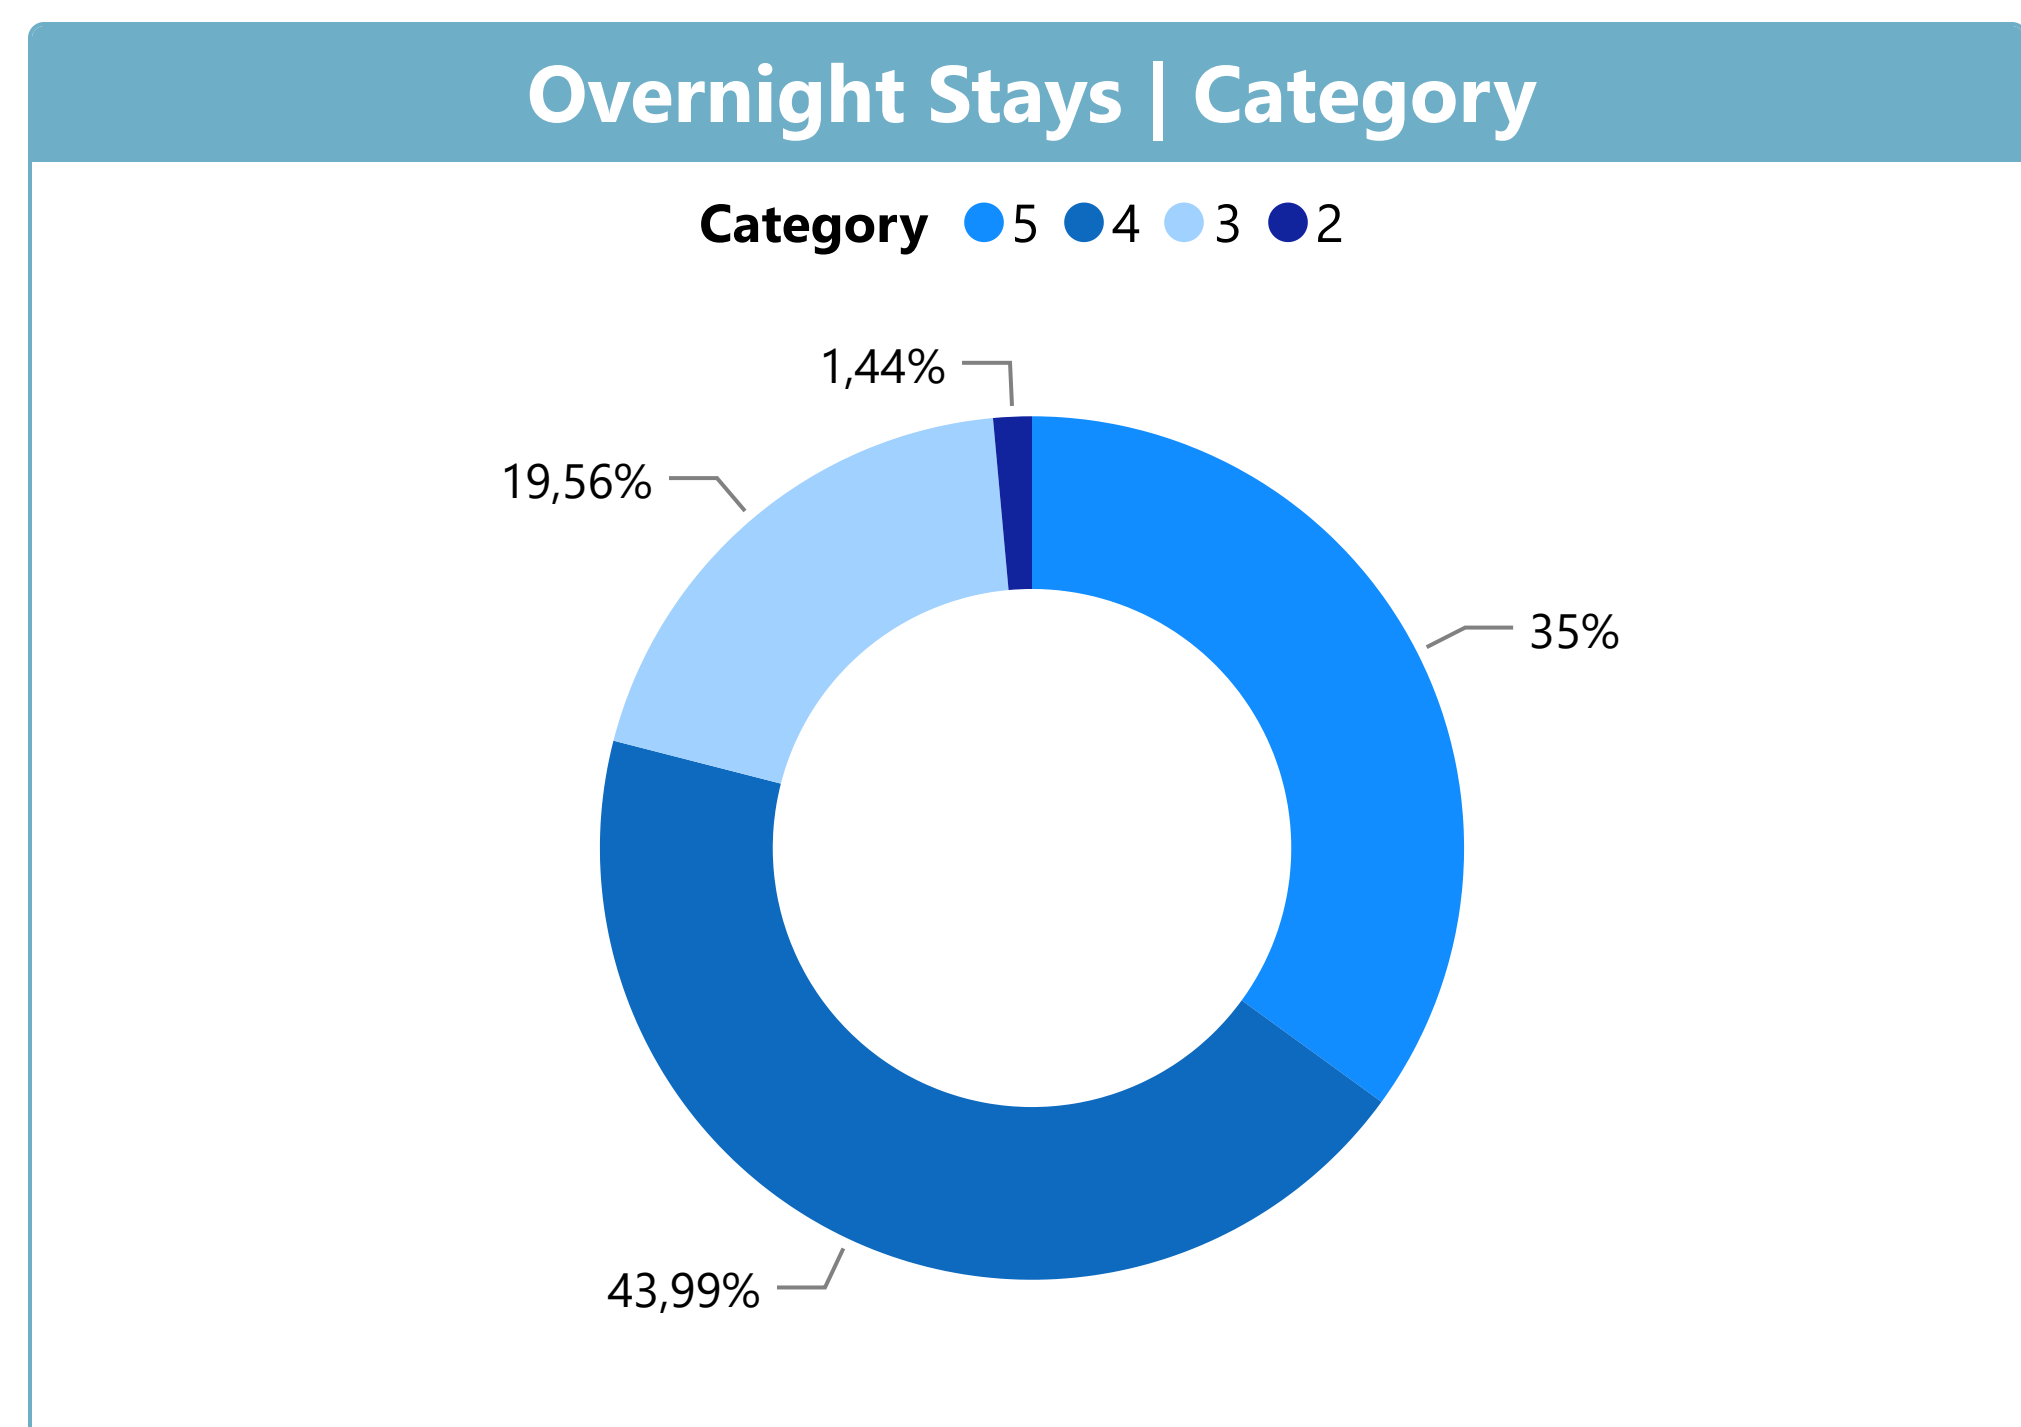

Top 10 Countries by Overnight Stays

Country	Month	Market Share	YTD	YTD Variation
Portugal	23.223	23,7%	78.308	13,0%
UK	11.177	11,4%	24.369	2,9%
Spain	9.590	9,8%	19.587	24,6%
Germany	5.655	5,8%	18.154	6,7%
USA	7.103	7,2%	17.386	24,0%
France	5.257	5,4%	12.700	20,5%
Brazil	3.202	3,3%	12.111	58,2%
Ireland	4.459	4,6%	7.952	-9,2%
Netherlands	2.643	2,7%	5.783	-12,6%
Italy	2.281	2,3%	5.463	37,5%
Total Top 10	74.590	76,1%	201.813	13,9%