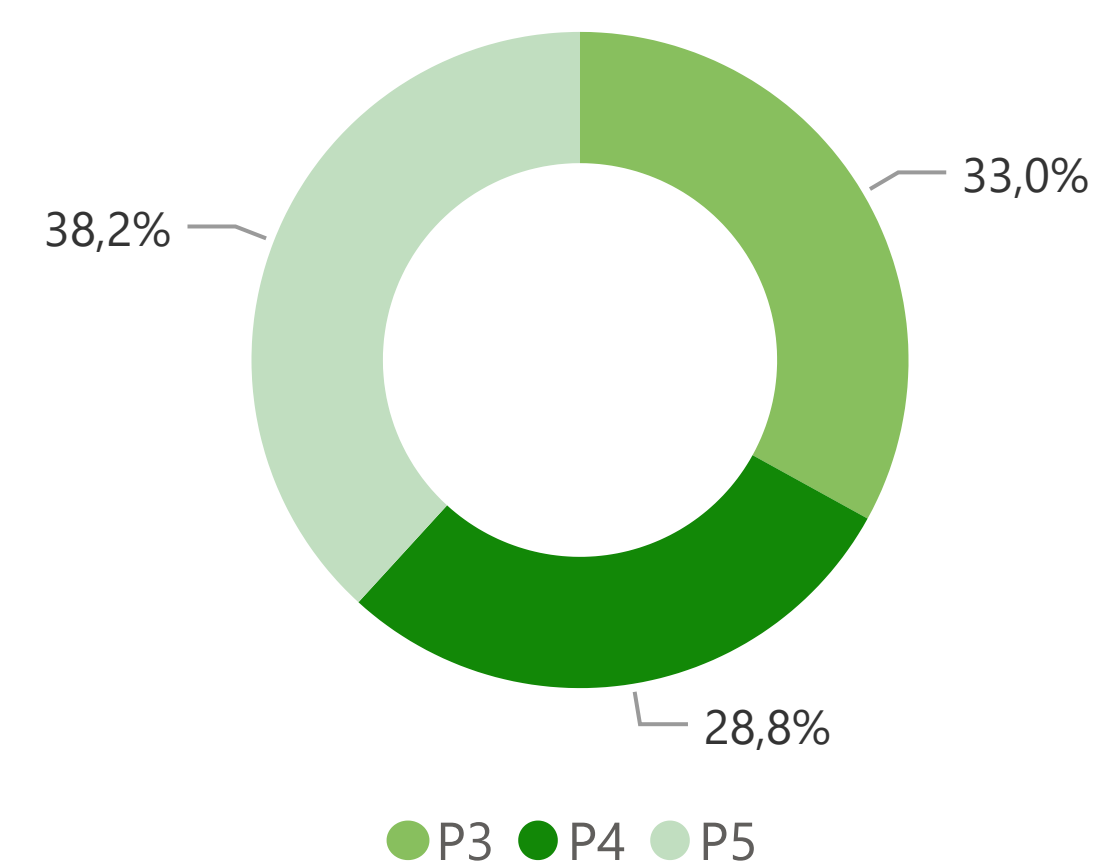

Golf Rounds

April	2023
20.369	67.529
-10,7% ▼	-7,6% ▼

Passports

Passports 5 rounds		Passports 4 rounds		Passports 3 rounds	
April	2023	April	2023	April	2023
22	41	16	18	19	36
-35,7% ▼	-50,8% ▼	712,5% ▲	40,4% ▲	-65,0% ▼	-66,4% ▼
108 Rounds	207 Rounds	65 Rounds	73 Rounds	56 Rounds	107 Rounds

Top 10 Countries by Golf Rounds

Country	Month	Market Share	YTD	YTD Variation
Portugal Member	6.315	32,2%	27.746	-11,8%
Portugal Non Member	3.715	19,0%	13.648	-8,0%
UK	3.080	15,7%	6.761	15,7%
Sweden	1.195	6,1%	3.036	6,1%
Finland	1.116	5,7%	2.145	14,3%
Germany	813	4,1%	2.864	-23,9%
Italy	479	2,4%	664	38,9%
France	376	1,9%	1.273	-14,6%
Ireland	366	1,9%	550	-31,5%
Spain	313	1,6%	772	20,6%
Total Top 10	17.768	90,7%	59.459	-7,2%

Passports | Current Month