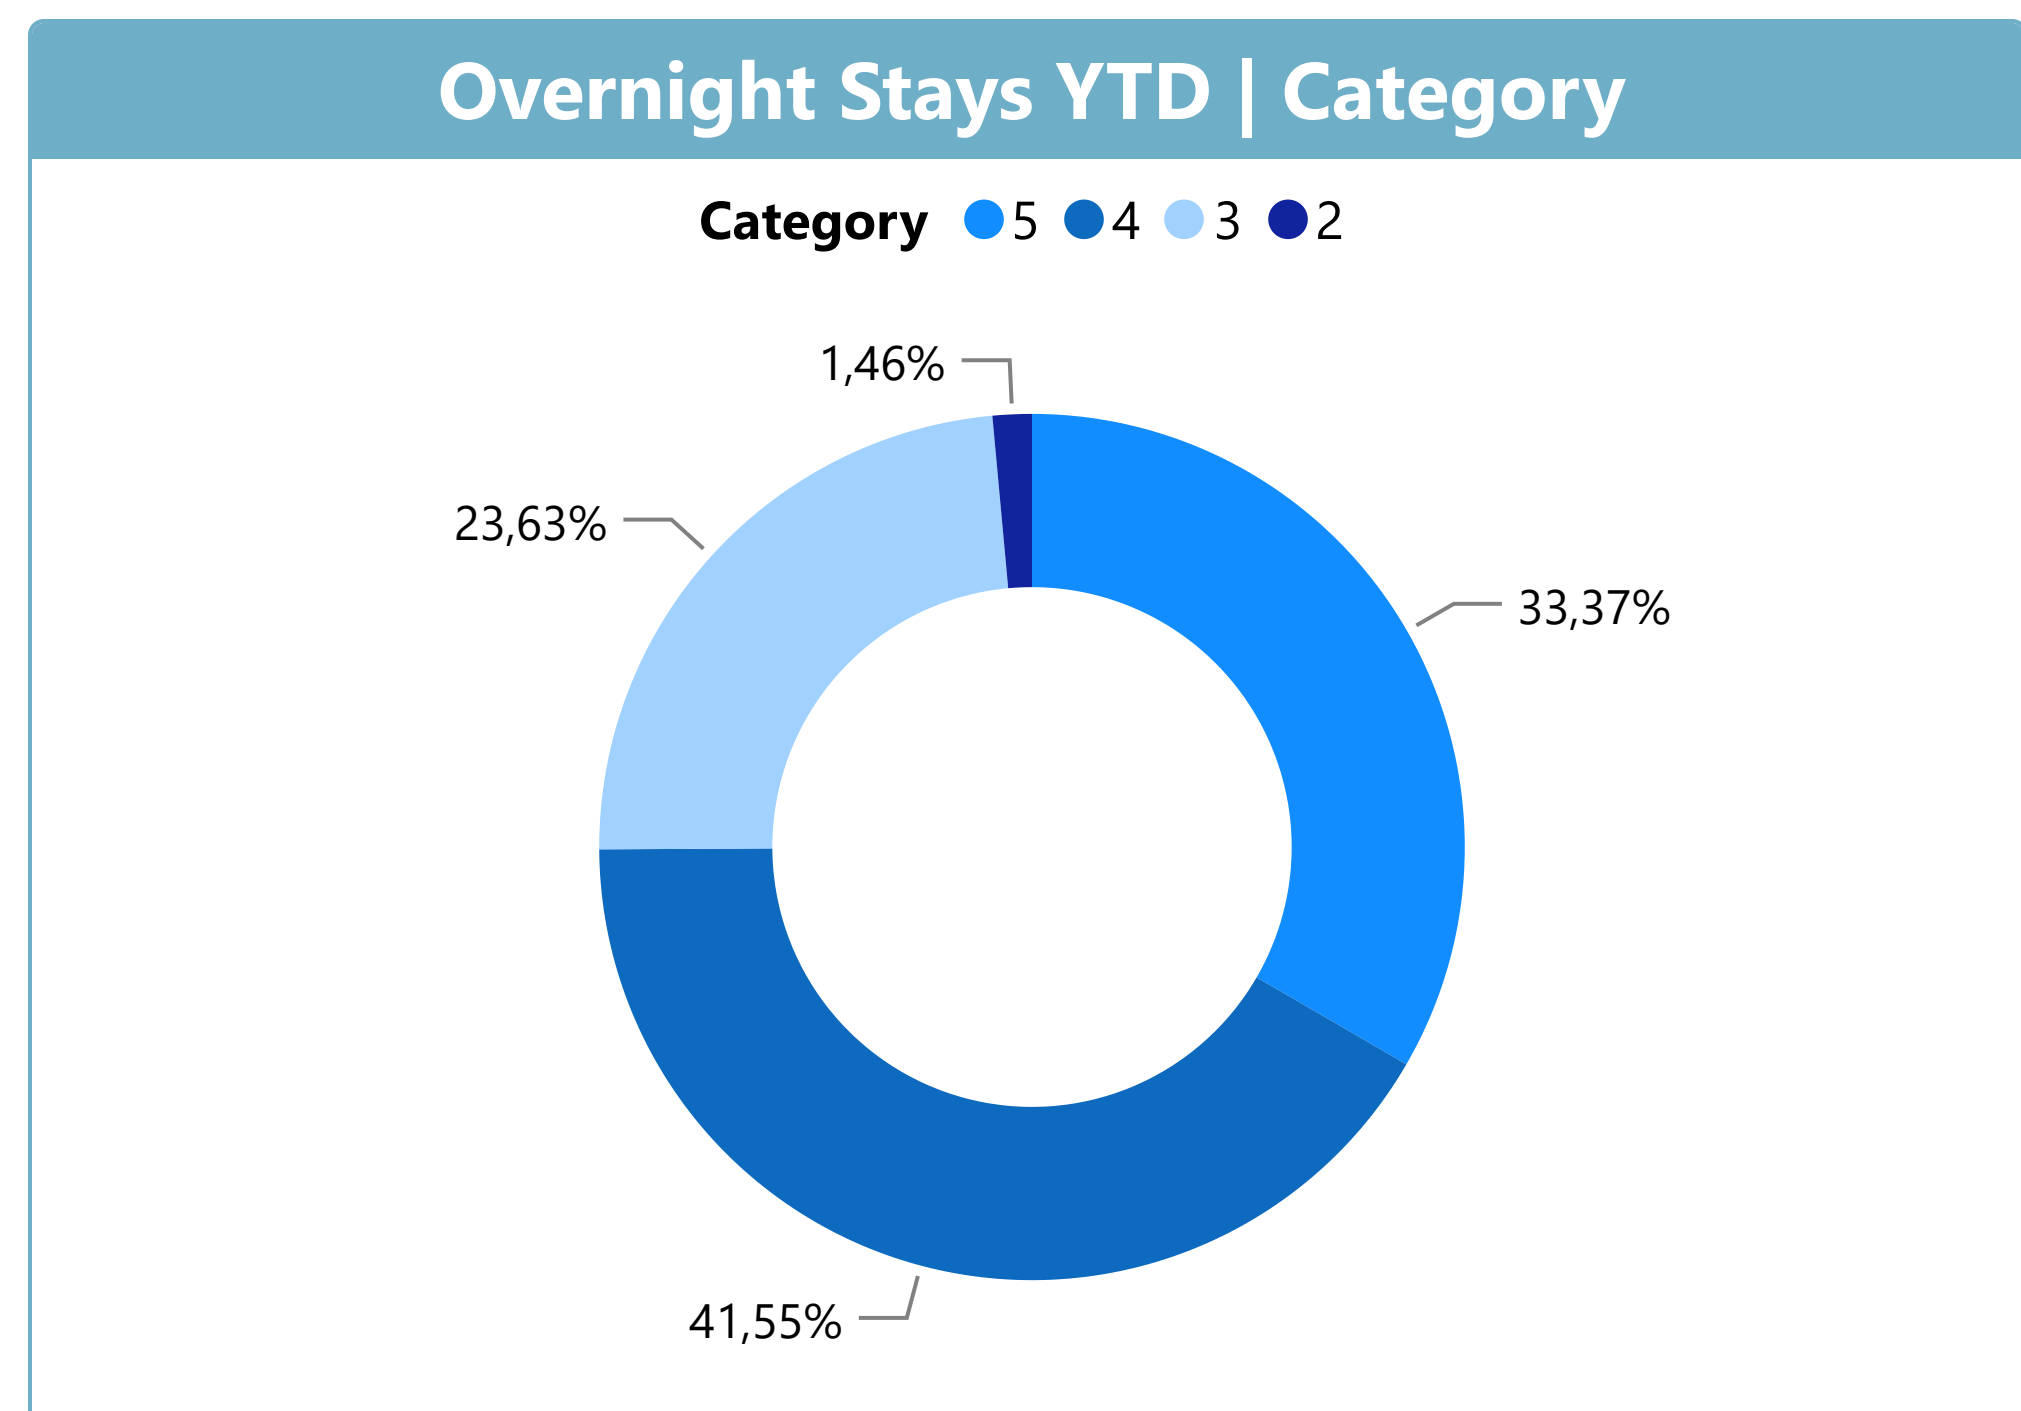

Country	Month	Market Share	YTD	YTD Variation
Foreign	74.750	76,3%	194.429	17,8%
Portuguese	23.223	23,7%	78.308	13,0%
Total	97.973	100,0%	272.737	16,4%